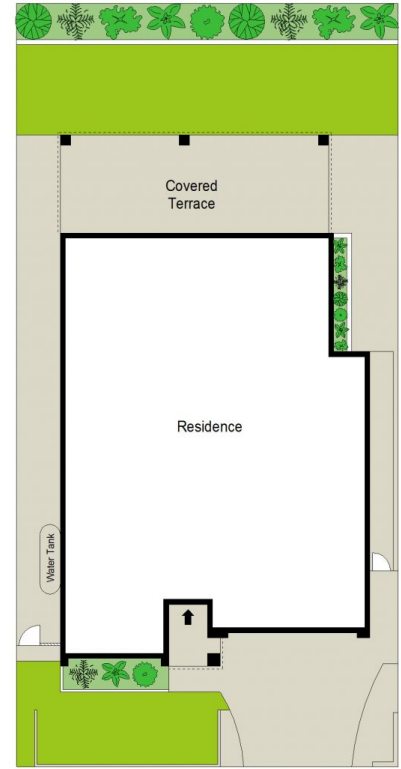

Nick Alexopoulos
02 8123 0145

Scale in metres. Indicative only. Dimensions are approximate. All information contained herein is gathered from sources we believe to be reliable. However we cannot guarantee its accuracy and interested persons should rely on their own enquiries.

8 Milton Circuit, Oran Park

ONE AGENCY
ALEXOPOULOS PROPERTY