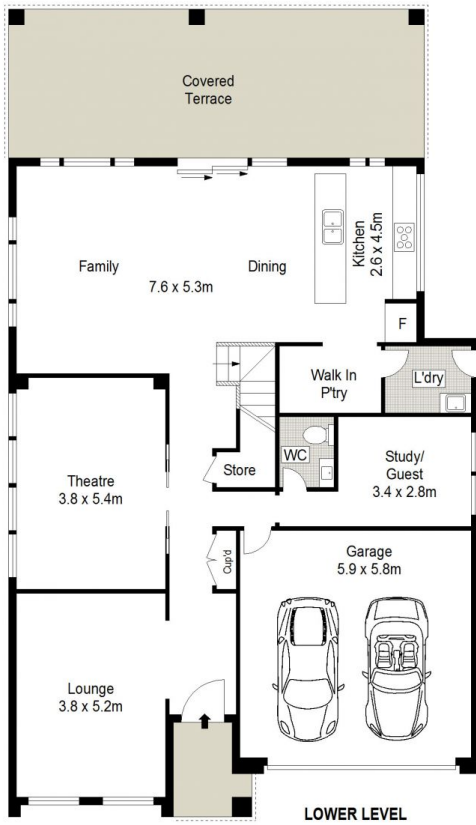

Scale in metres. Indicative only. Dimensions are approximate. All information contained herein is gathered from sources we believe to be reliable. However we cannot guarantee its accuracy and interested persons should rely on their own enquiries.

8 Milton Circuit, Oran Park

ONE AGENCY
ALEXOPOULOS PROPERTY