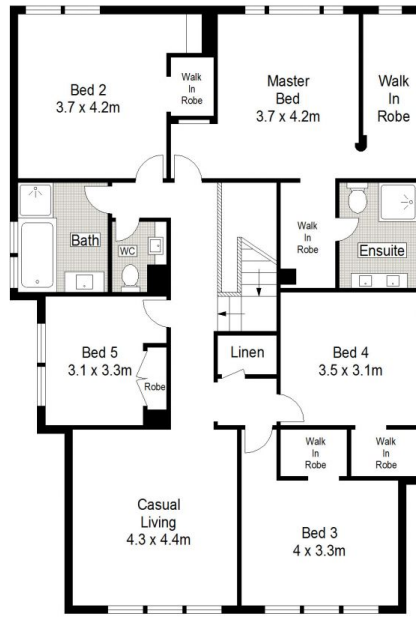

Scale in metres. Indicative only. Dimensions are approximate. All information contained herein is gathered from sources we believe to be reliable. However we cannot guarantee its accuracy and interested persons should rely on their own enquiries.

8 Milton Circuit, Oran Park

ONE AGENCY
ALEXOPOULOS PROPERTY